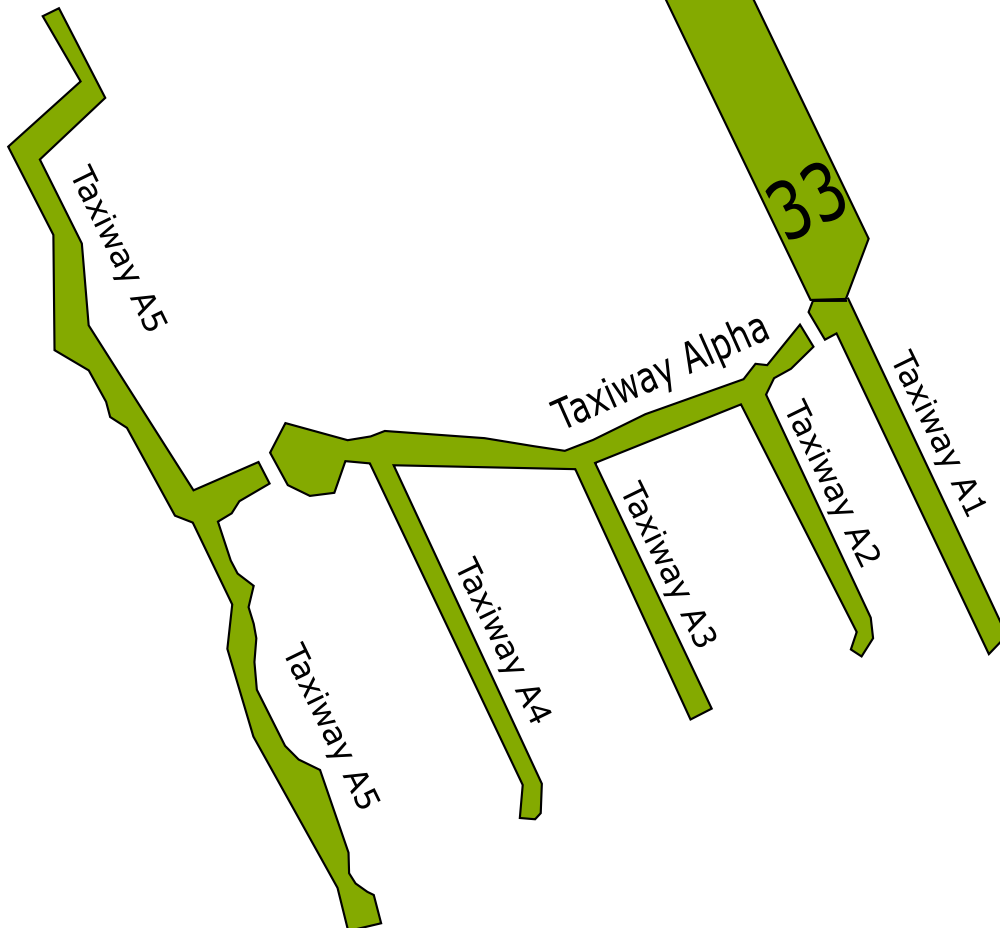

North runway access

Windsock Village Airpark NH69 Airport Diagram

CTAF: 123.05

Left Traffic
15 & 33

4000' x 225' turf

Windsock

East runway access
and tie-down area

15

33